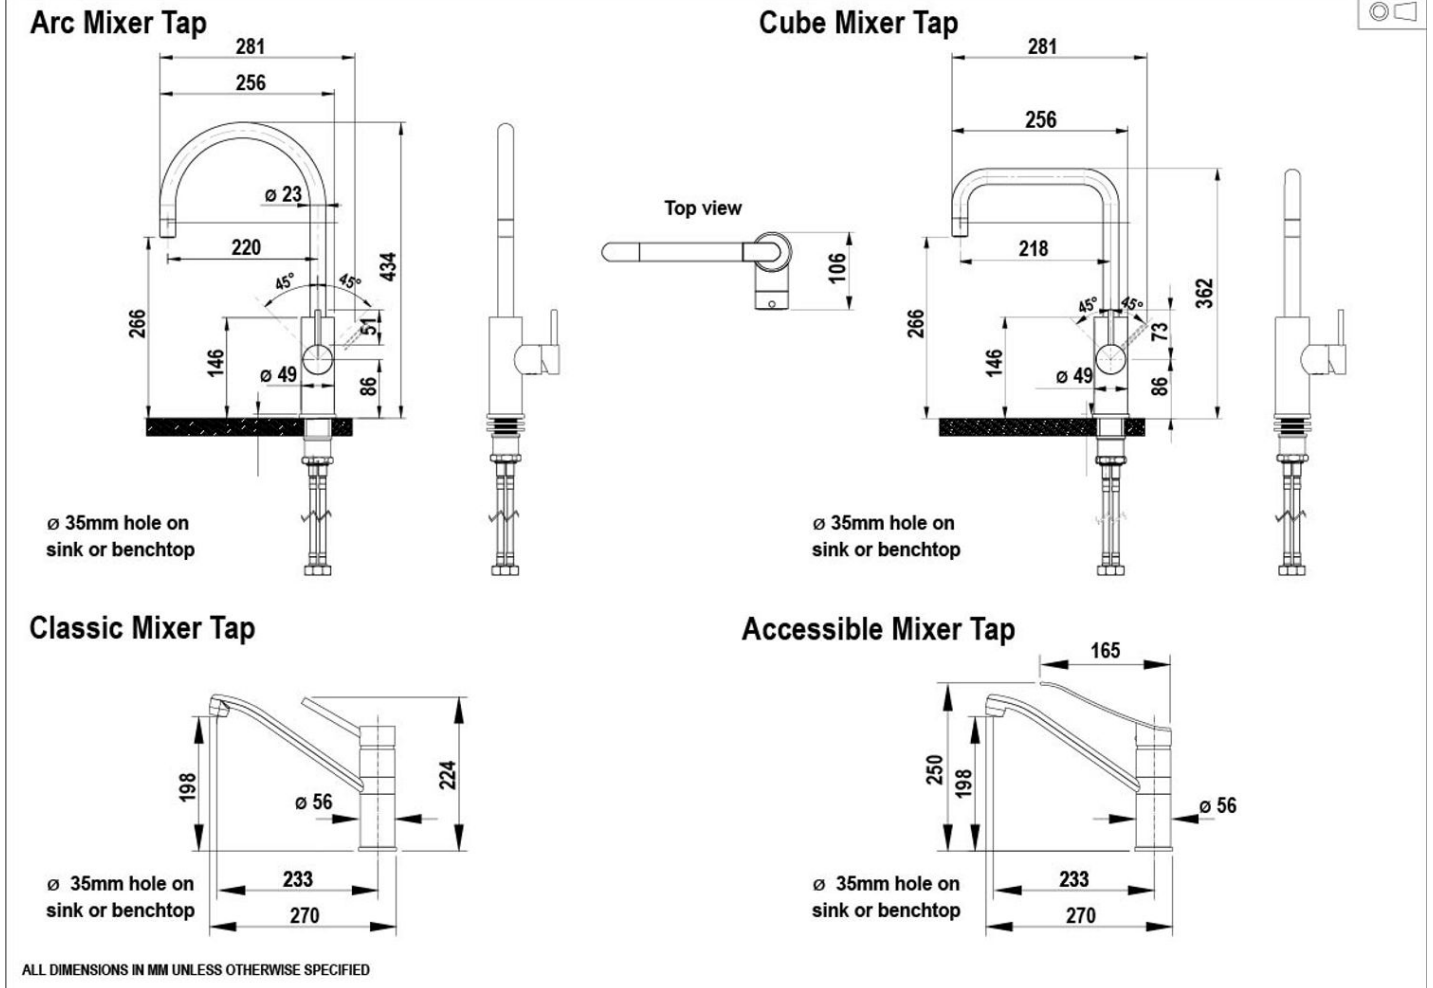

Installation

Installation requirements

Must be installed by a suitably qualified person in accordance with manufacturers instructions and with all relevant plumbing and electrical regulations.

Installation location

On Sink

Files

Installation Layout 3D (DWG)

BKL3 A3 Mixer Taps v1.00 07.21

Installation layout (PDF)

BIM files

LCF

LCF

RFA

RVT

ArchicAD Swift
Globals Library
(LCF)

ArchicAD Zip Water
Library (LCF)

Revit project file
(RFA)

Revit virtual
showroom (RVT)

Download all