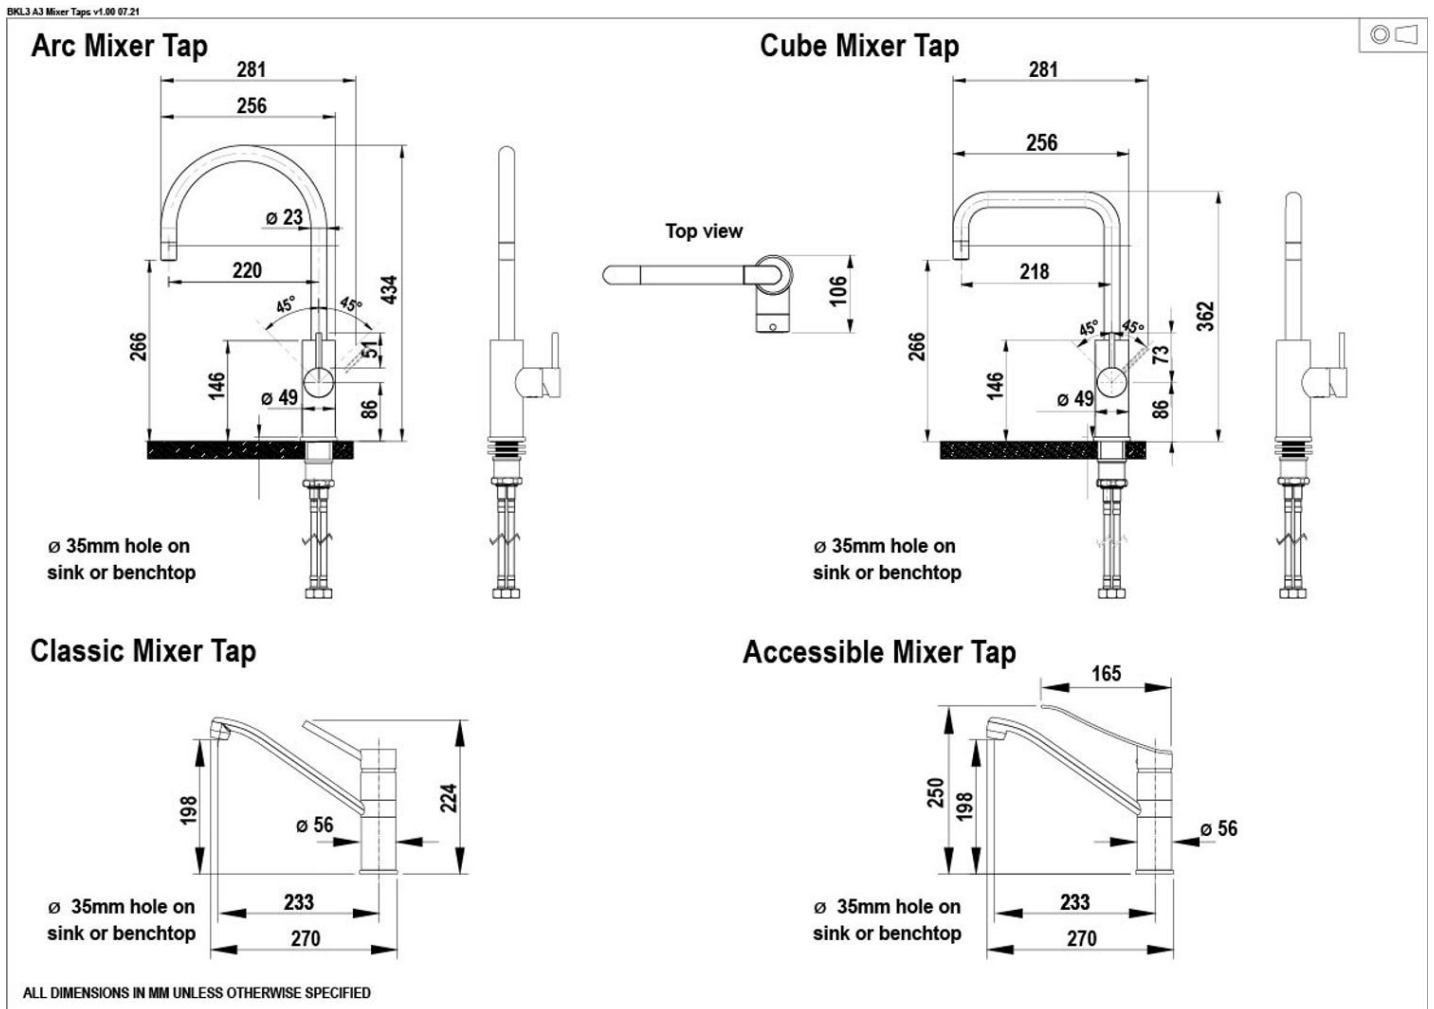

Installation

Installation requirements

Must be installed by a suitably qualified person in accordance with manufacturers instructions and with all relevant plumbing and electrical regulations.

Installation location

On Sink

Files

Installation Layout 3D (DWG)

Installation layout (PDF)

BIM files

LCF

ArchicAD Swift
Globals Library
(LCF)

LCF

ArchicAD Zip Water
Library (LCF)

RFA

Revit project file
(RFA)

RVT

Revit virtual
showroom (RVT)

Download all