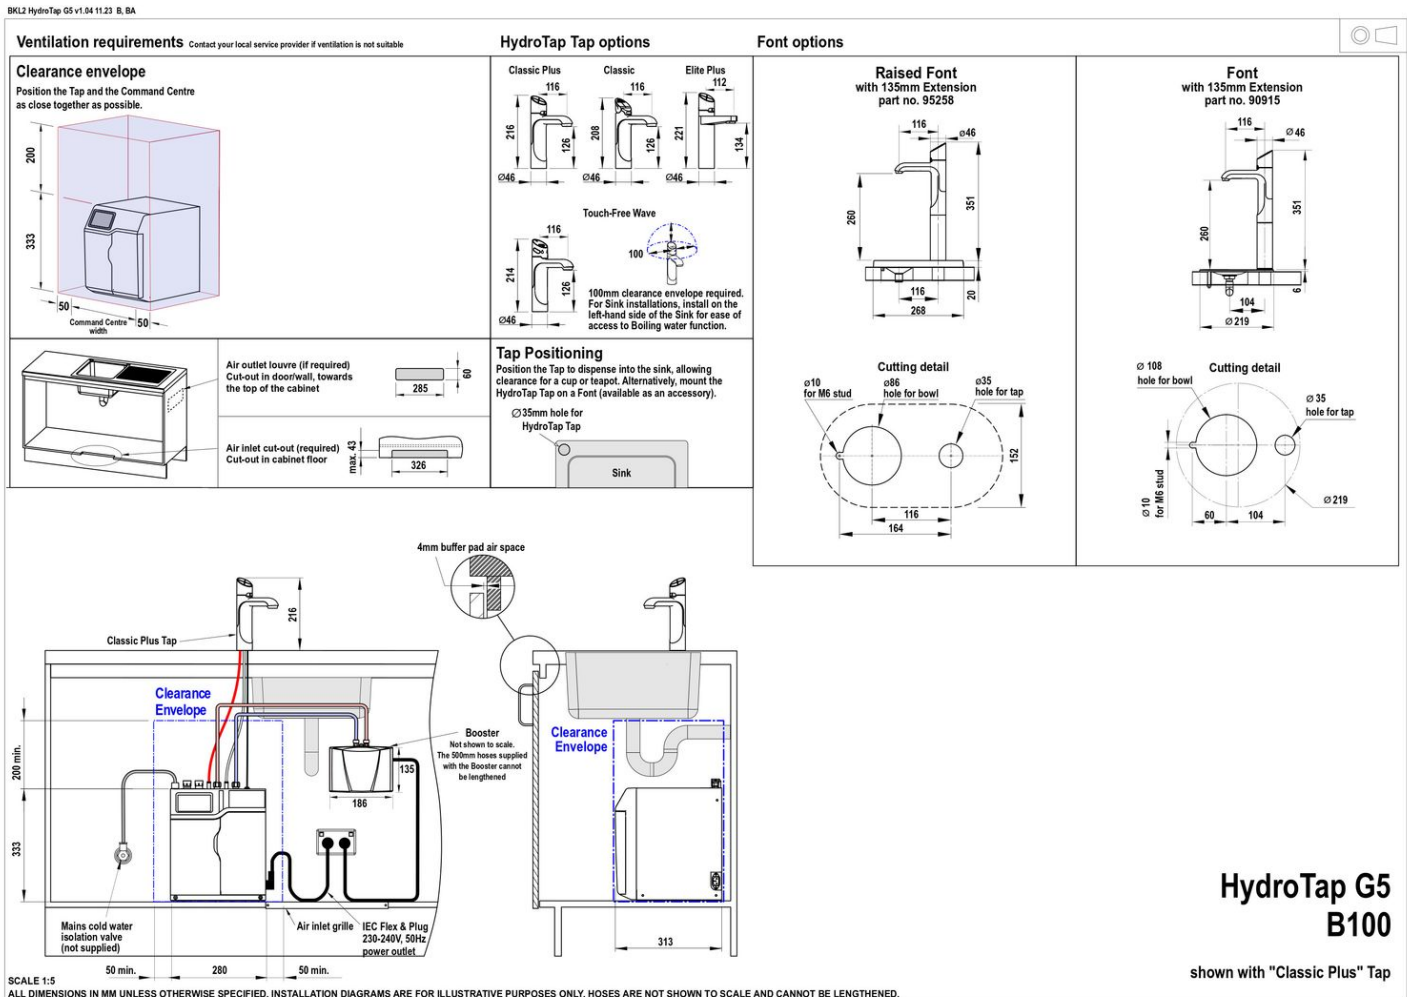

Command centre

Dimensions

W280mm x D313mm x H333mm

Installation

Installation requirements

1. Installation and connection of your Zip HydroTap must be carried out by a Zip Certified service technician, observing national and local regulations.
2. You will require suitable mains electrical and drinking water connections, plus waste water drainage all within 1 metre of the product.
3. Zip HydroTap is air-cooled so discrete cabinetry cut-outs are required for ventilation.
4. Installation on most bench tops is straightforward however some stone bench tops may require a specialised cutting service.
5. Installation by Zip Professional Service can be arranged with a phone call or through www.zipwater.com/book-service-visit

Files

Installation Layout 3D (DWG)

Installation Layout (PDF)

BIM files

LCF

↓ ArchiCAD Swift
Globals Library
(LCF)

LCF

↓ ArchiCAD Zip Water
Library (LCF)