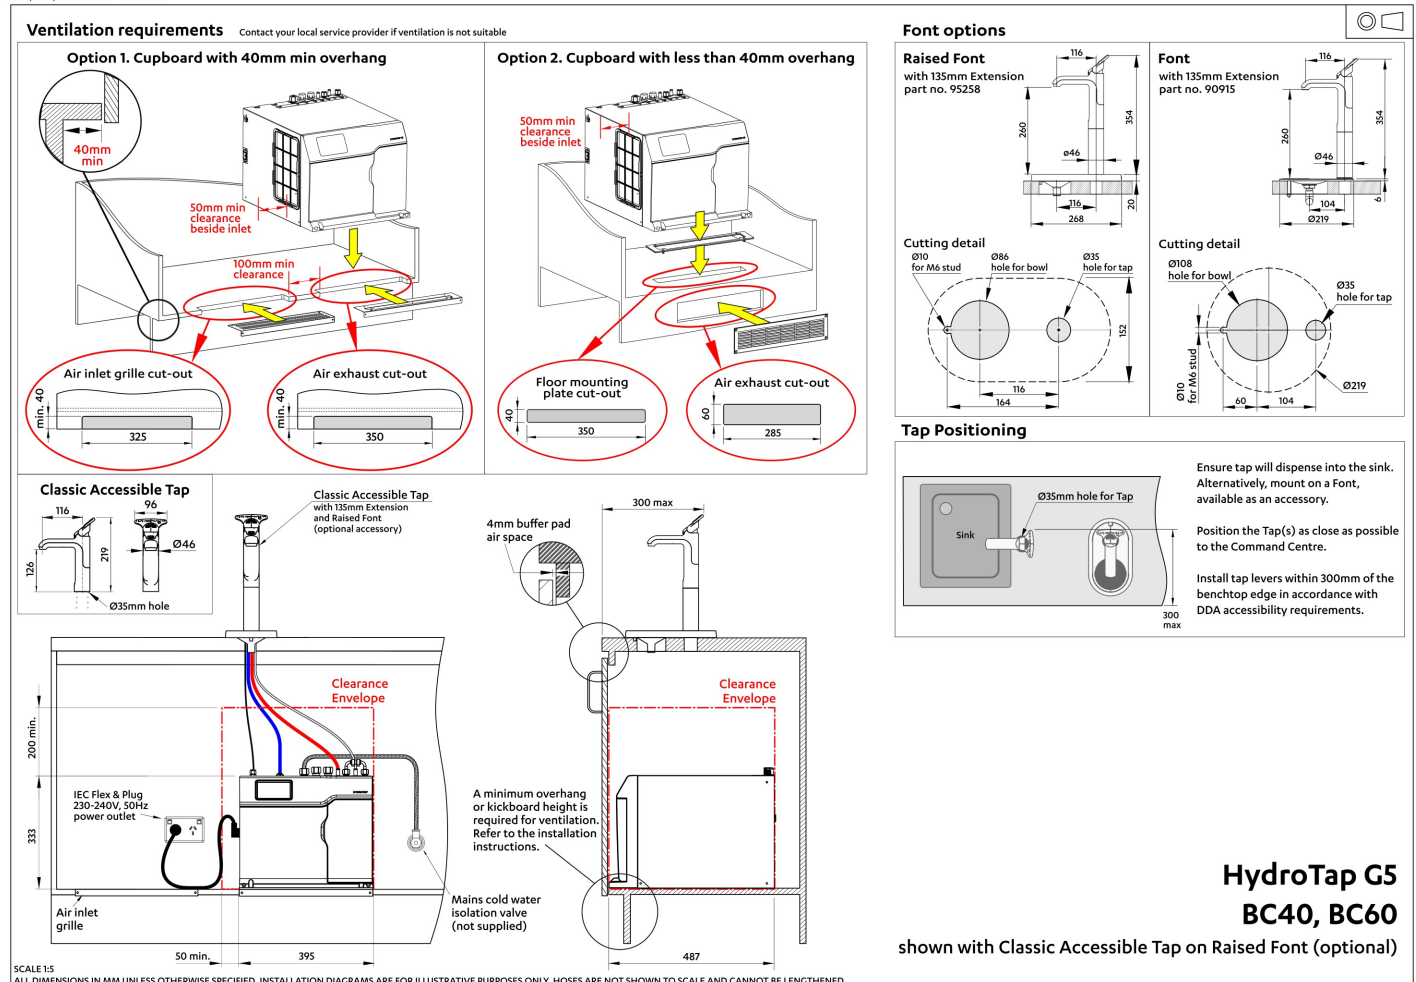

Installation

Installation requirements

1. Installation and connection of your Zip HydroTap must be carried out by a qualified person, observing national and local regulations.
2. You will require suitable mains electrical and drinking water connections, plus waste water drainage. The HydroTap must be installed to within the limits of the hose and cable lengths supplied.
3. Discrete cabinetry cut outs are required for airflow. 40mm minimum clearance on cupboard base overhang required otherwise alternative installation options are available.
4. Installation on most bench tops is straightforward however some stone bench tops may require a specialised cutting service.
5. Installation by Zip Professional Service can be arranged with a phone call or through www.zipwater.com/book-service-visit

Files

Installation Layout 3D (DWG)

BKL2 HydroTap G5 v1.2 01.2025 BC40 BC60

HydroTap G5
BC40, BC60
shown with Classic Accessible Tap on Raised Font (optional)

Installation Layout (PDF)